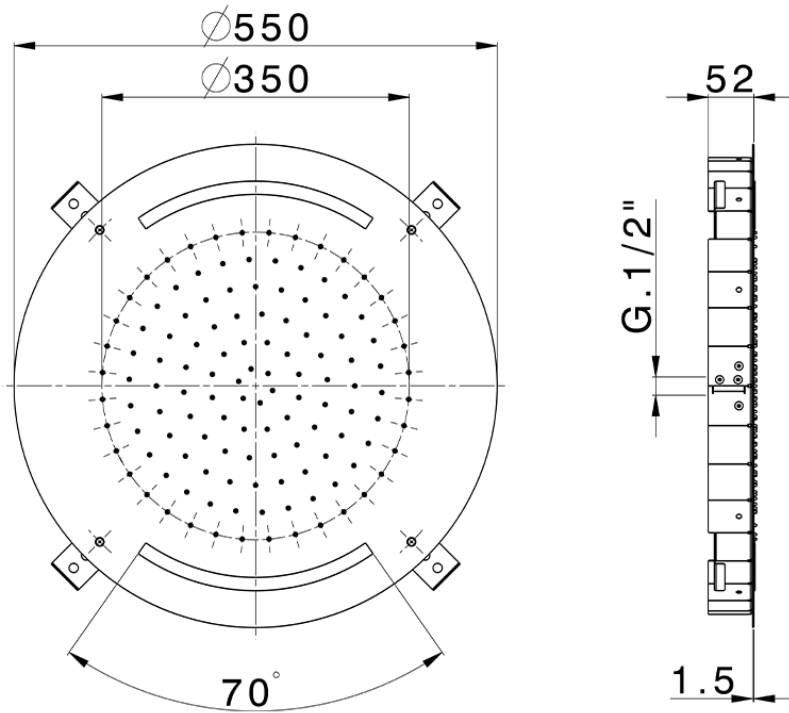

Soffione a soffitto con cromoterapia Ø 550 mm ZEN_ZS1C0030

ZS1C0030

<https://huberitalia.com/soffione-a-soffitto-con-cromoterapia-o-550-mm-zen-zs1c0030>

2024-11-21