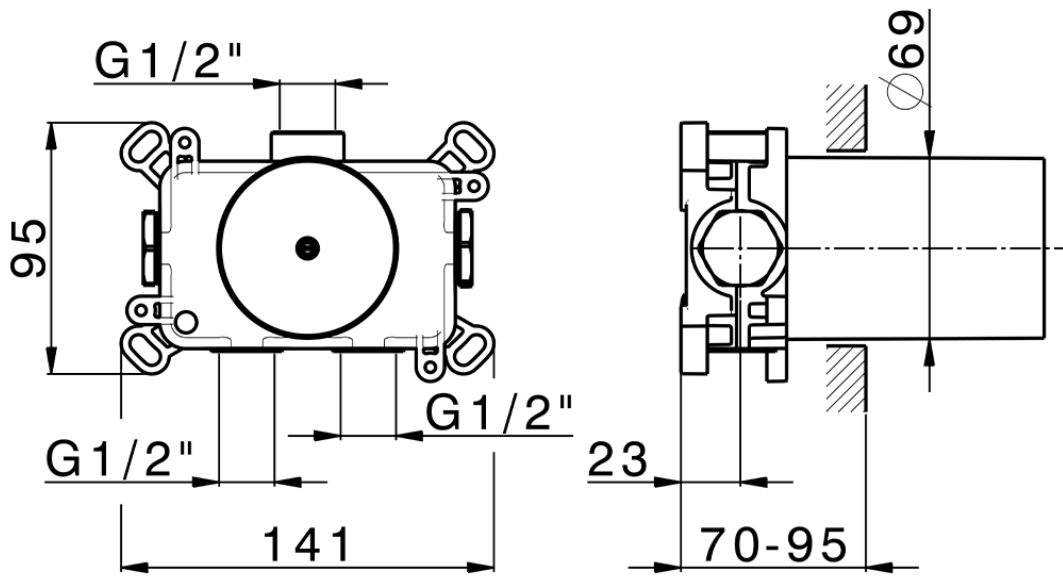

Parte esterna termostatico incasso PUSH&SHOWER_PS0G1010

PS0G1010

<https://www.huberitalia.com/parte-esterna-termostatico-incasso-pushshower-ps0g1010>

ZBOG1000

<https://www.huberitalia.com/parte-incasso-termostatico-incasso-zb0g1000>