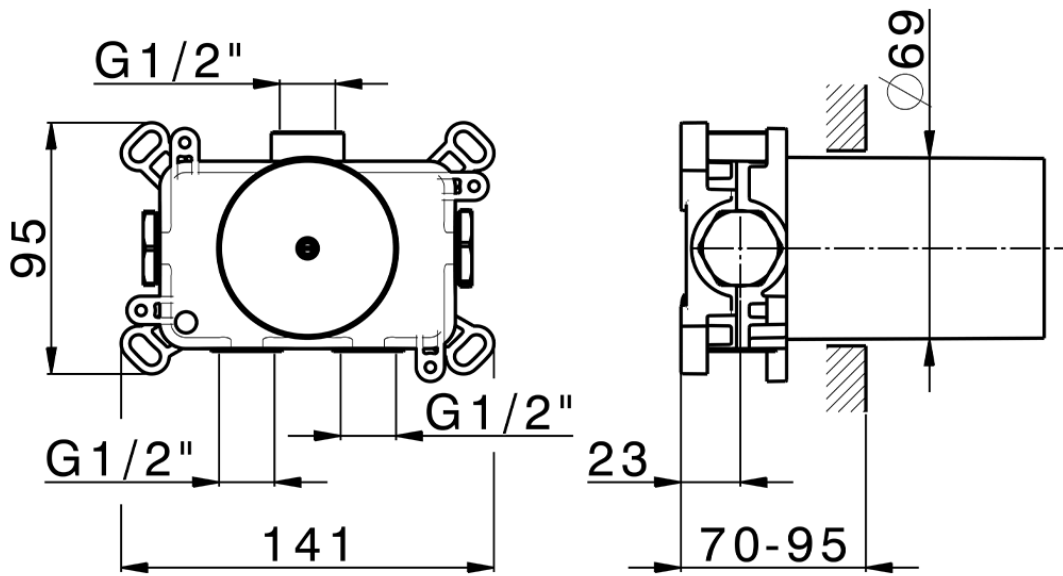

## Parte esterna termostatico incasso PUSH&SHOWER\_PS0G1010

PS0G1010

<https://www.huberitalia.com/parte-esterna-termostatico-incasso-pushshower-ps0g1010>

ZBOG1000

<https://www.huberitalia.com/parte-incasso-termostatico-incasso-zb0g1000>