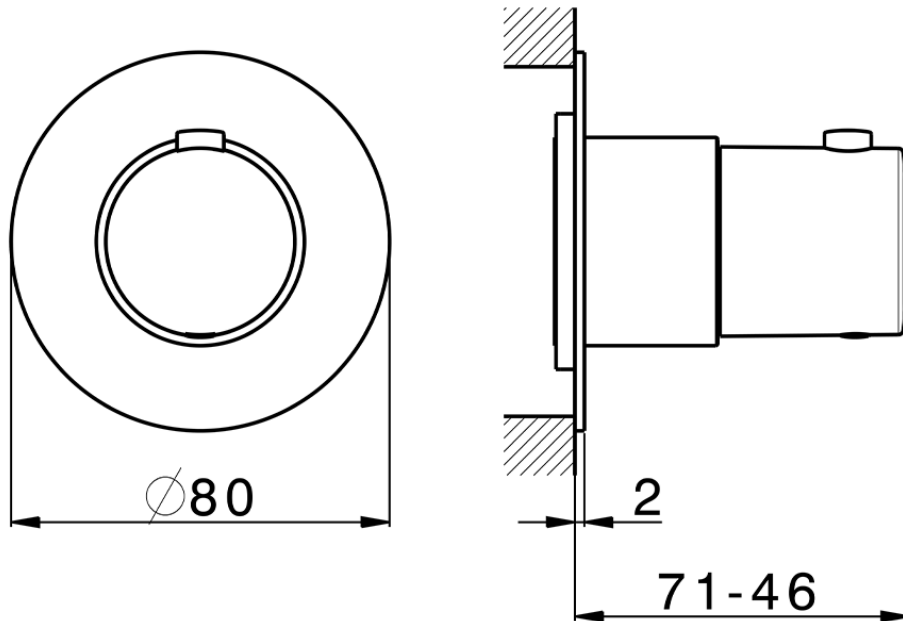

## Parte esterna termostatico incasso PUSH&SHOWER\_PS0G1010

PS0G1010

<https://www.huberitalia.com/parte-esterna-termostatico-incasso-pushshower-ps0g1010>

ZBOG1000

<https://www.huberitalia.com/parte-incasso-termostatico-incasso-zb0g1000>