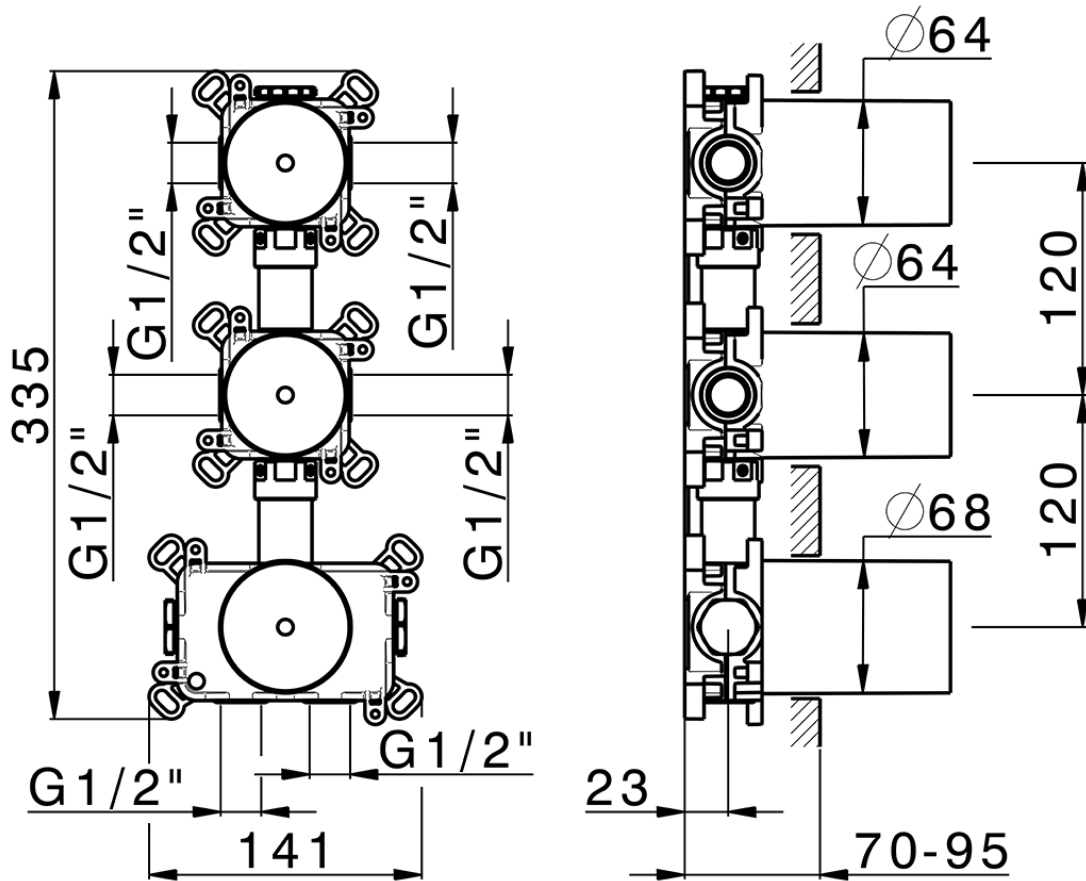

Parte incasso termostatico 2 funzioni PUSH&SHOWER\_ZB0G62V0

ZB0G62V0

<https://www.huberitalia.com/parte-incasso-termostatico-2-funzioni-pushshower-zb0g62v0>

2025-02-22