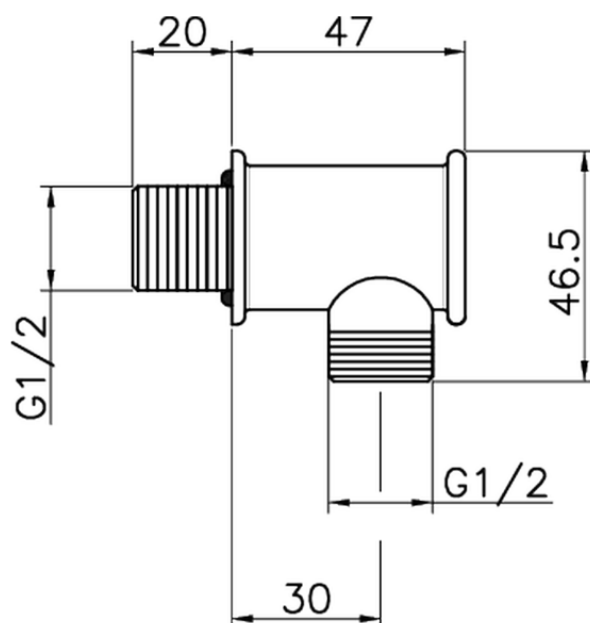

## Pres a d'acqua SHOWER\_67.04H.

67.04H.

<https://huberitalia.com/presa-dacqua-shower-67-04h>

2024-11-21