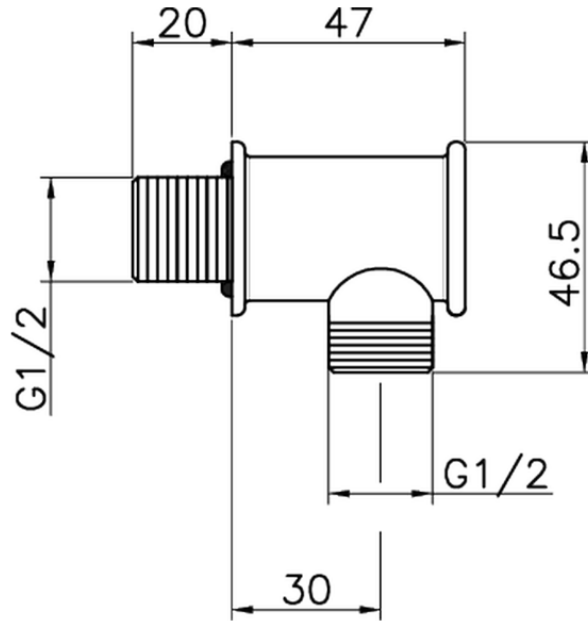

Presca d'acqua SHOWER_67.04H.

67.04H.

<https://huberitalia.com/presa-dacqua-shower-67-04h>

2024-11-23