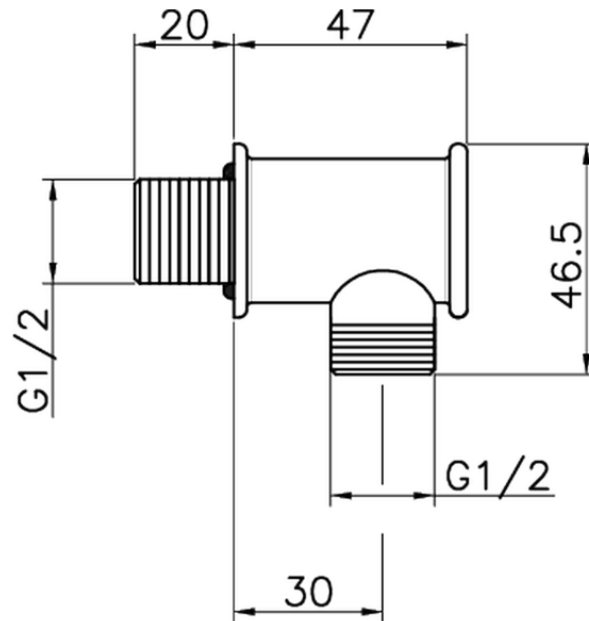

Pres a d'acqua SHOWER_67.04H.

67.04H.

<https://huberitalia.com/presa-dacqua-shower-67-04h>

2024-11-21