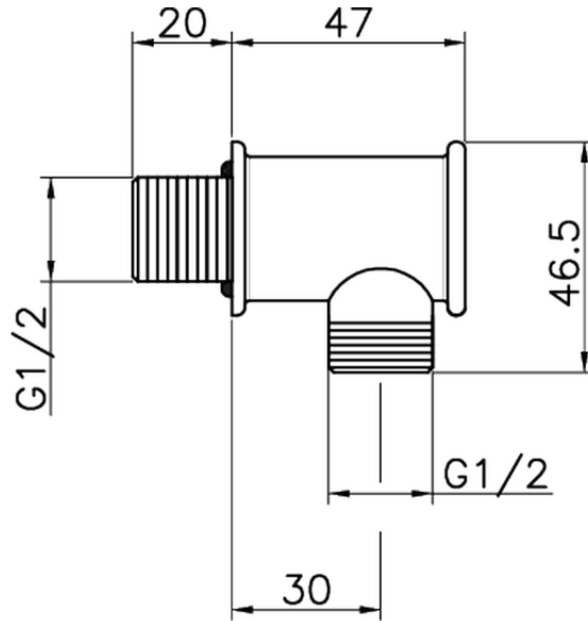

Presca d'acqua SHOWER_67.04H.

67.04H.

<https://huberitalia.com/presa-dacqua-shower-67-04h>

2024-11-21