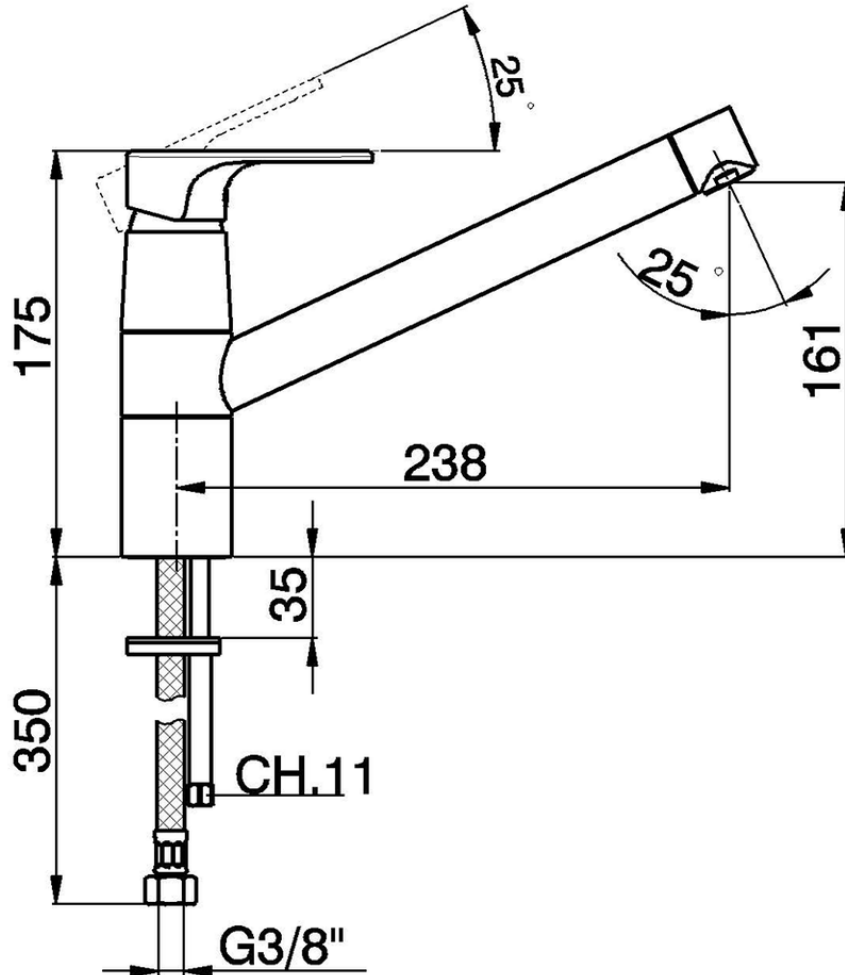

Miscelatore monocomando lavello EnergySave KITCHEN_AH002585

AH002585

<https://huberitalia.com/miscelatore-monocomando-lavello-energysave-kitchen-ah002585>

2024-11-24