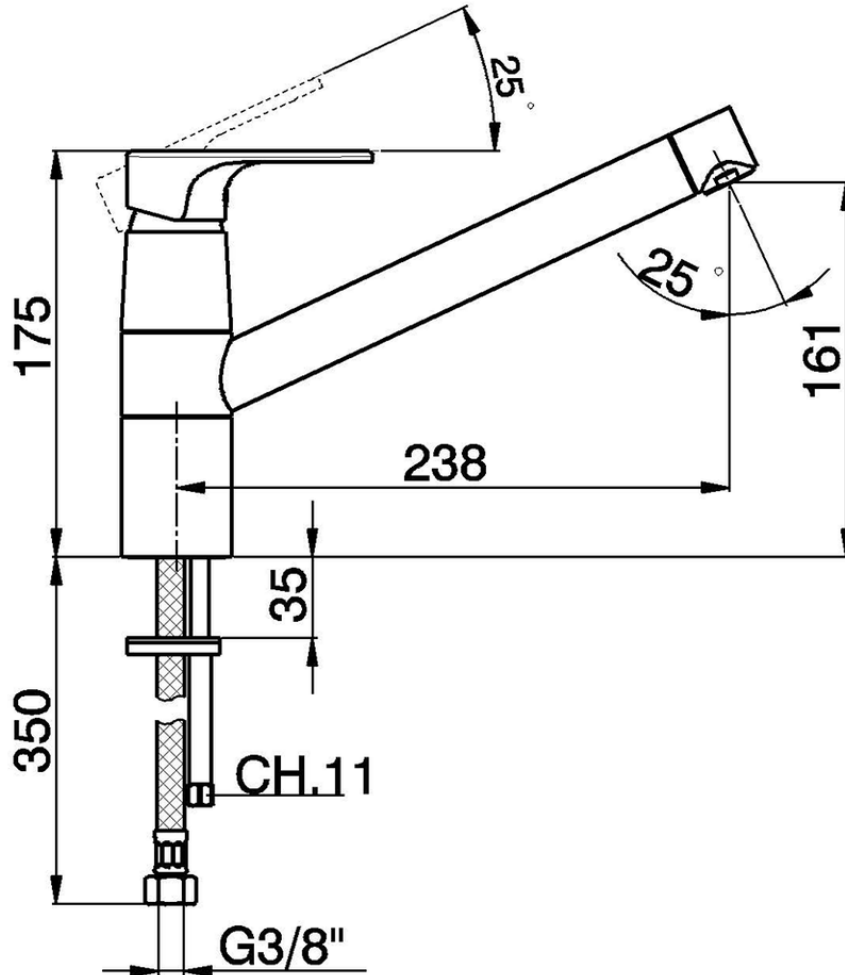

Miscelatore monocomando lavello EnergySave KITCHEN_AH002585

AH002585

<https://huberitalia.com/miscelatore-monocomando-lavello-energysave-kitchen-ah002585>

2024-11-21