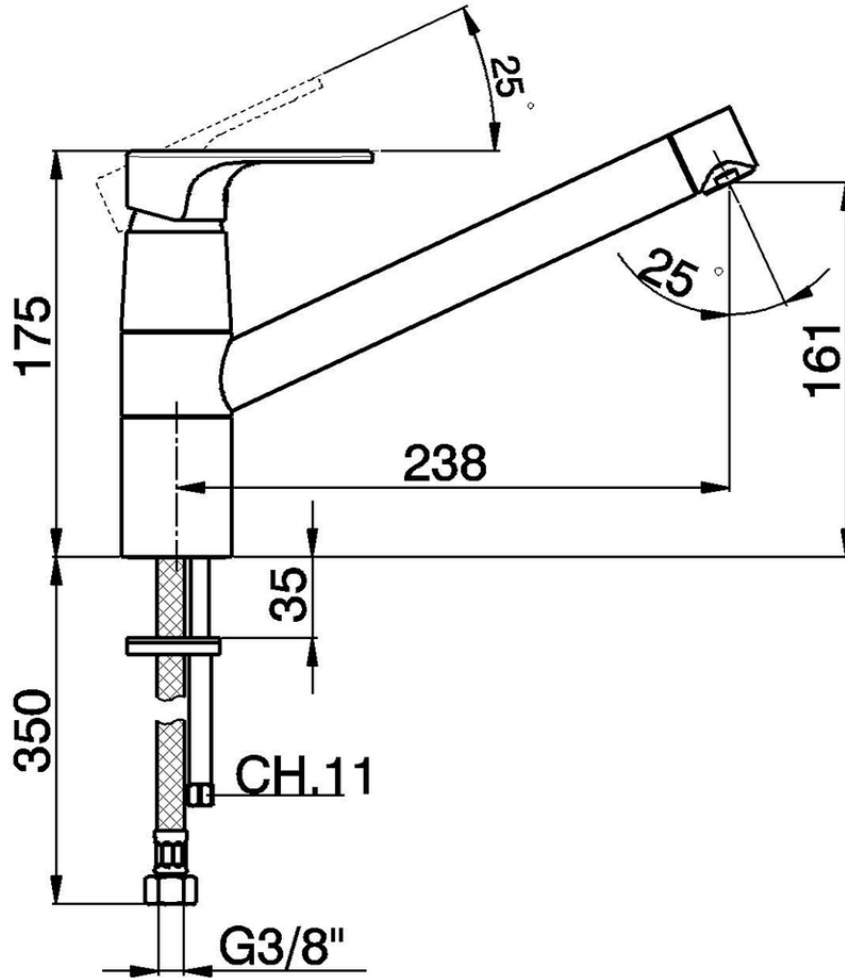

Miscelatore monocomando lavello EnergySave KITCHEN_AH002585

AH002585

<https://huberitalia.com/miscelatore-monocomando-lavello-energy-save-kitchen-ah002585>

2024-11-24