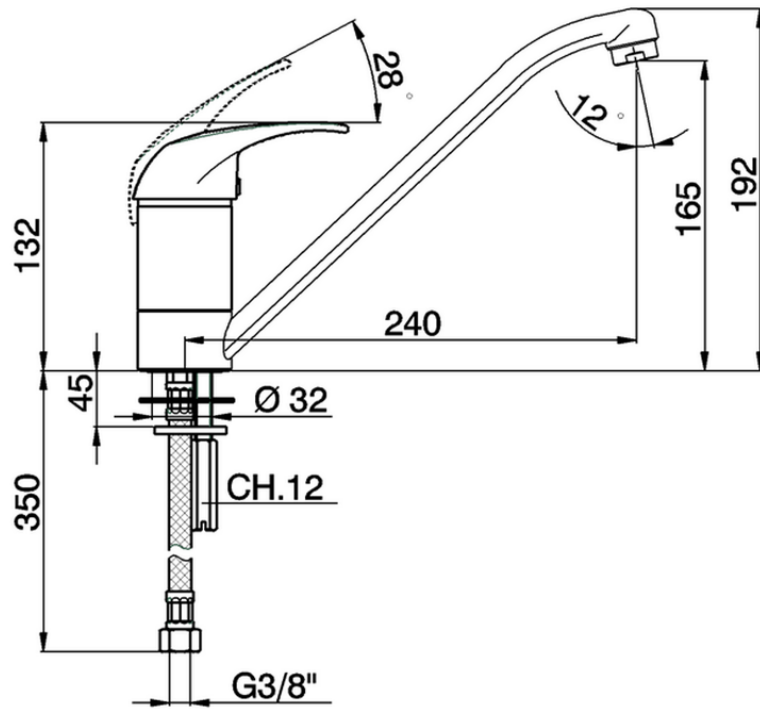

Miscelatore monocomando lavello KITCHEN_PE000580

PE000580

<https://huberitalia.com/miscelatore-monocomando-lavello-kitchen-pe000580>

2024-11-23