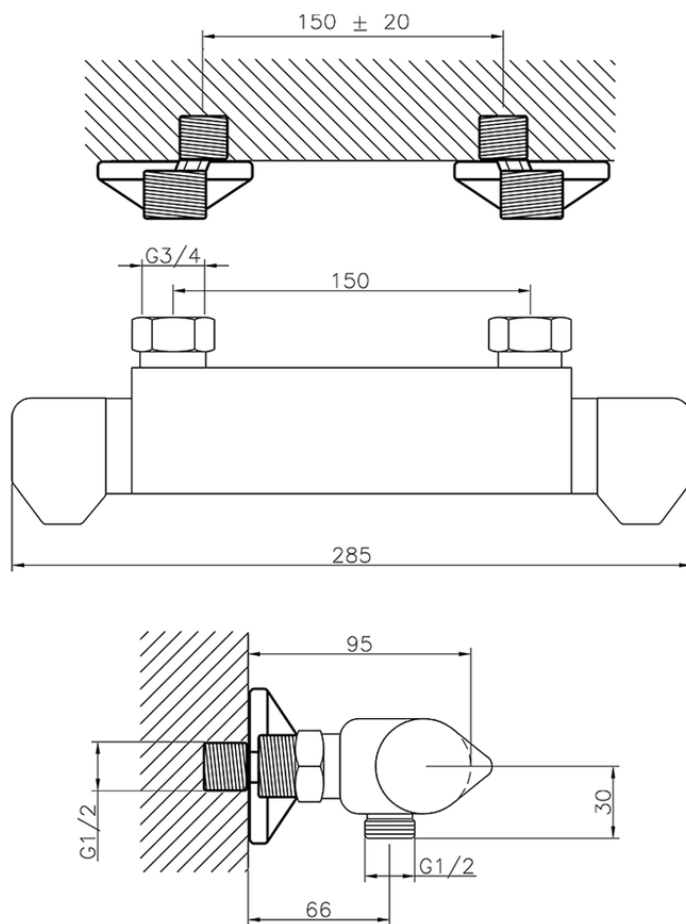

Miscelatore termostatico doccia CLINIC&TECHNICAL_CLT01010

CLT01010

<https://www.huberitalia.com/miscelatore-termostatico-doccia-clinicttechnical-clt01010>

2025-01-09