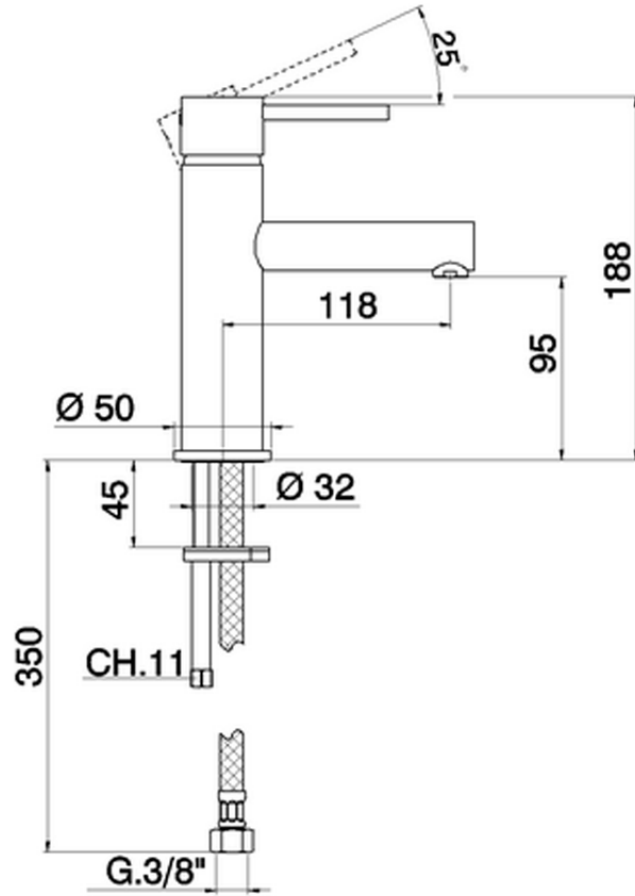

Miscelatore monocomando lavabo large TRATTO EVO_TV000500

TV000500

<https://www.huberitalia.com/miscelatore-monocomando-lavabo-large-tratto-evo-tv000500>

2024-12-22