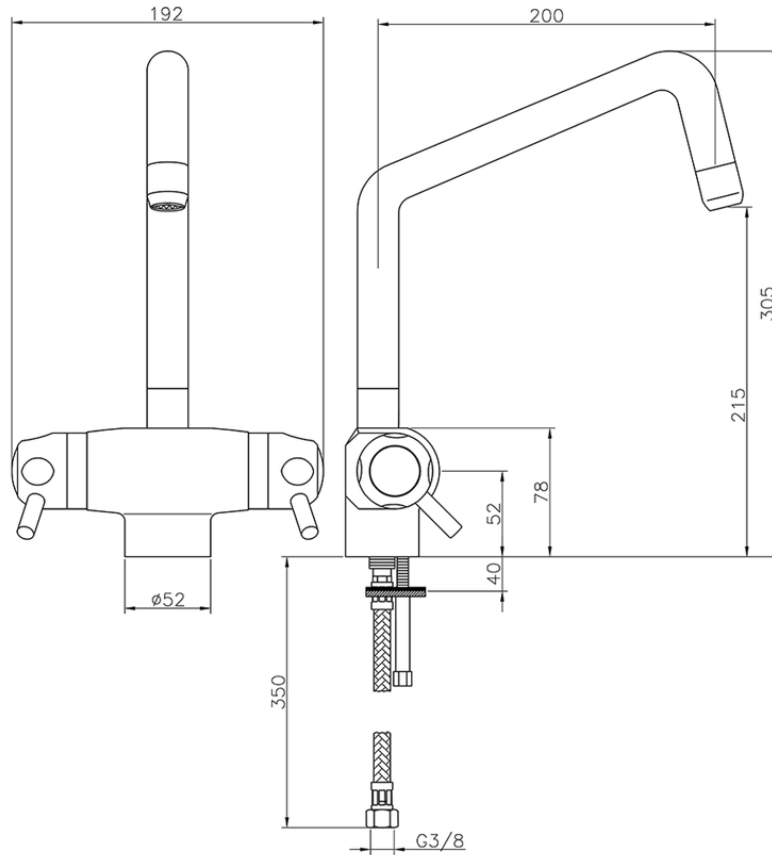

Miscelatore termostatico lavello THERMO_CPT65010

CPT65010

<https://www.huberitalia.com/miscelatore-termostatico-lavello-thermo-cpt65010>

2024-12-21