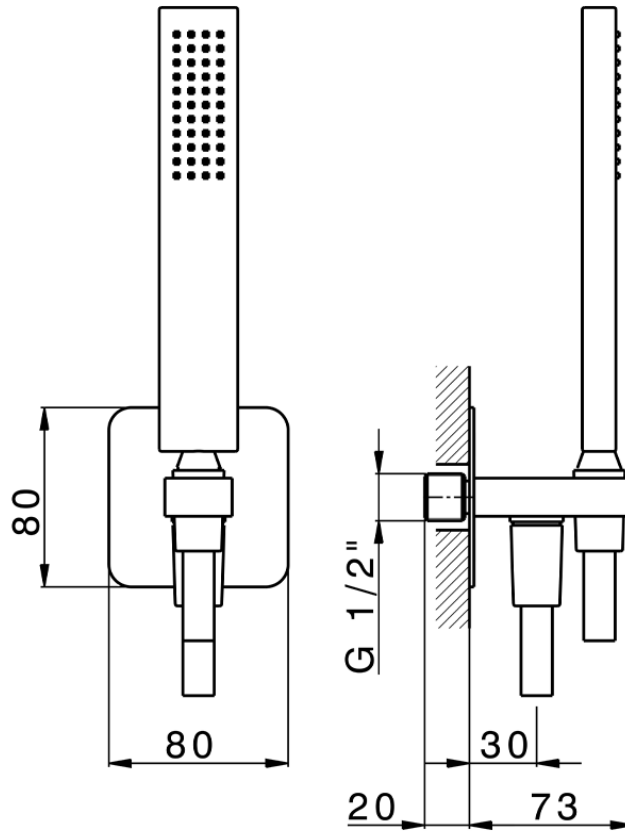

Completo doccia con presa acqua PUSH&SHOWER_SS0G5110

SS0G5110

<https://www.huberitalia.com/completo-doccia-con-presa-acqua-pushshower-ss0g5110>

2025-01-04