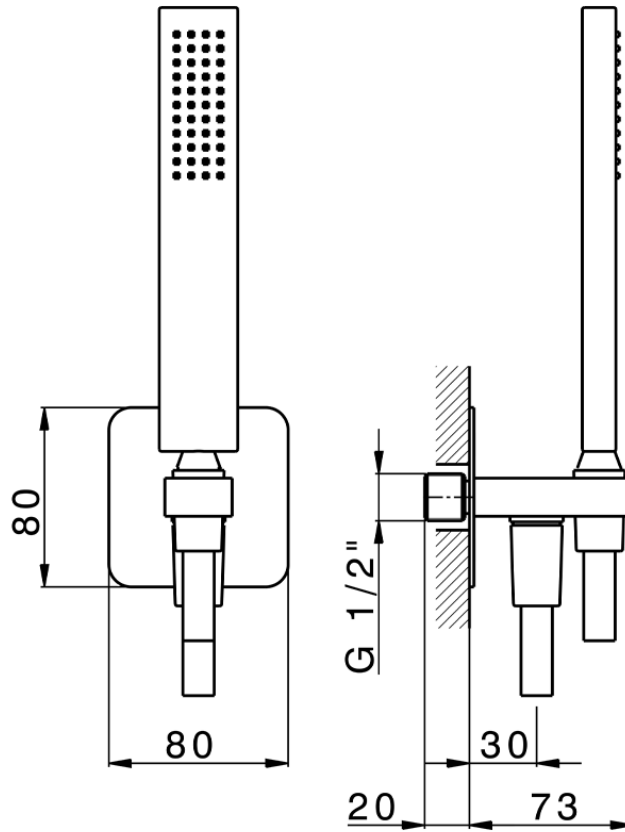

Completo doccia con presa acqua PUSH&SHOWER_SS0G5110

SS0G5110

<https://www.huberitalia.com/completo-doccia-con-presa-acqua-pushshower-ss0g5110>

2025-01-02