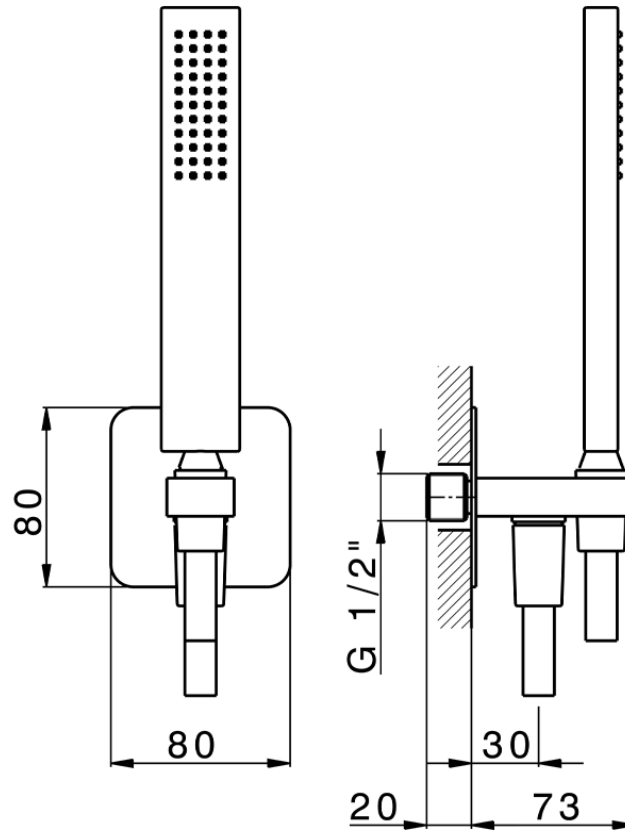

Completo doccia con presa acqua PUSH&SHOWER_SS0G5110

SS0G5110

<https://www.huberitalia.com/completo-doccia-con-presa-acqua-pushshower-ss0g5110>

2025-01-04