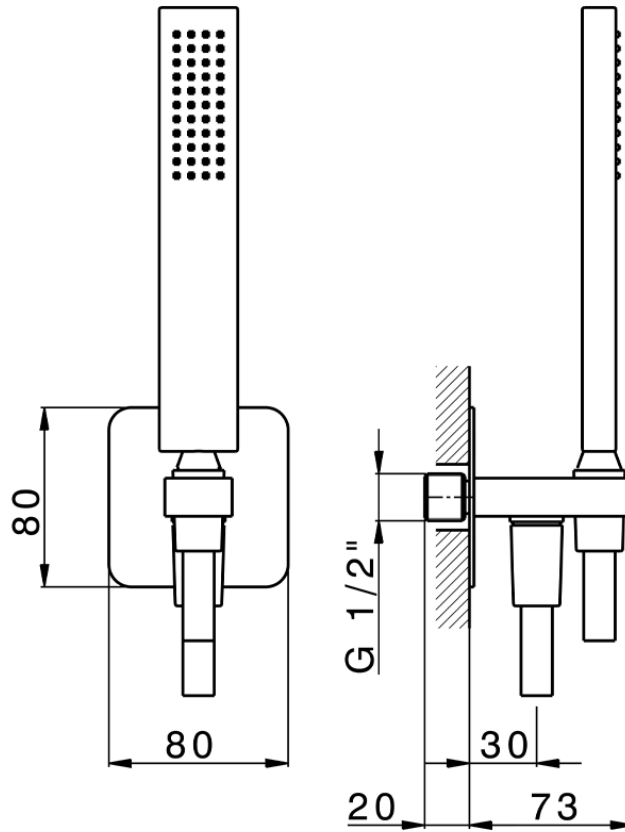

## Completo doccia con presa acqua PUSH&SHOWER\_SS0G5110

SS0G5110

<https://www.huberitalia.com/completo-doccia-con-presa-acqua-pushshower-ss0g5110>

2025-01-05