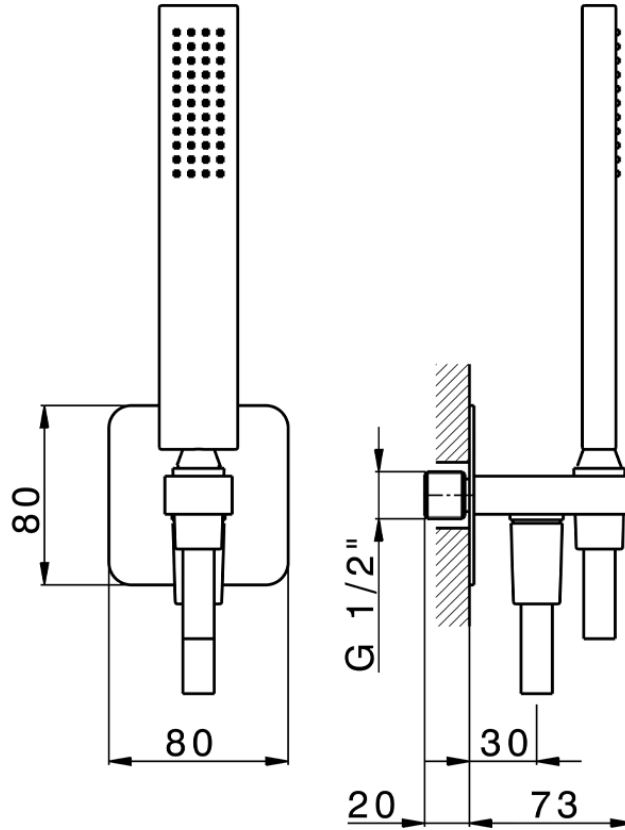

Completo doccia con presa acqua PUSH&SHOWER_SS0G5110

SS0G5110

<https://huberitalia.com/completo-doccia-con-presa-acqua-pushshower-ss0g5110>

2024-12-04