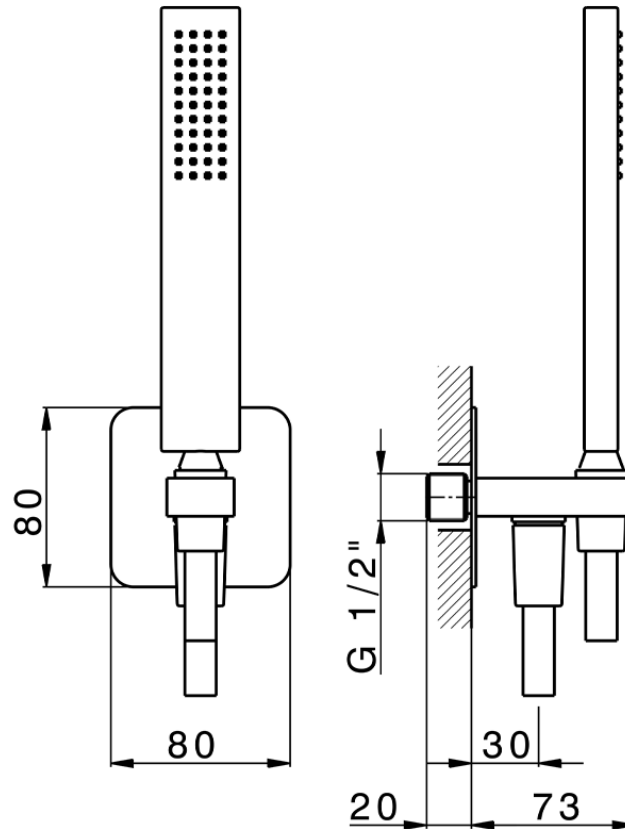

Completo doccia con presa acqua PUSH&SHOWER_SS0G5110

SS0G5110

<https://www.huberitalia.com/completo-doccia-con-presa-acqua-pushshower-ss0g5110>

2025-01-04