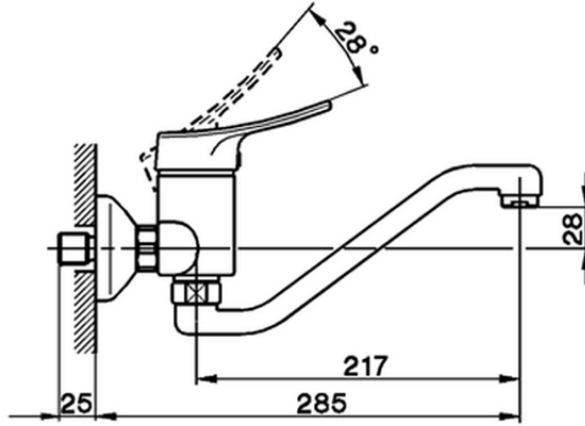

Miscelatore monocomando lavello a parete KITCHEN_FU700430

FU700430

<https://huberitalia.com/miscelatore-monocomando-lavello-a-parete-kitchen-fu700430>

2024-12-04