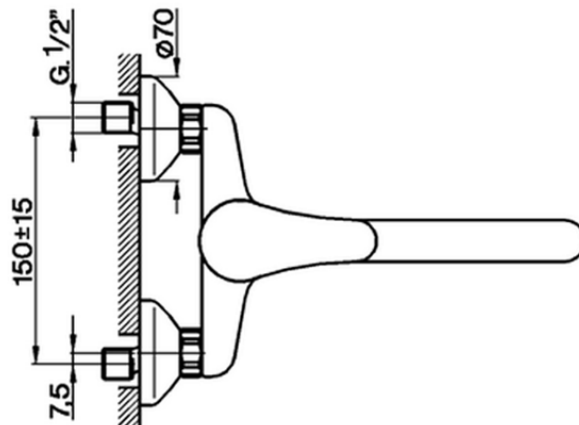

Miscelatore monocomando lavello a parete KITCHEN_FU700430

FU700430

<https://huberitalia.com/miscelatore-monocomando-lavello-a-parete-kitchen-fu700430>

2024-12-04