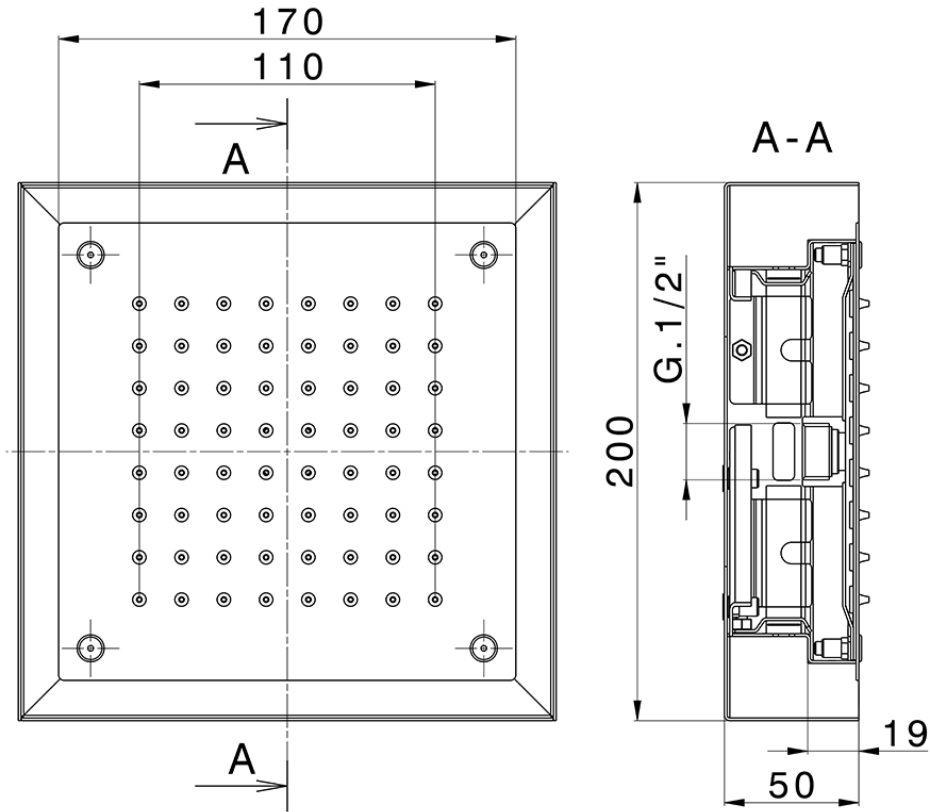

Soffione a soffitto con cromoterapia 200x200 mm ZEN_ZS1C0245

ZS1C0245

<https://huberitalia.com/soffione-a-soffitto-con-cromoterapia-200x200-mm-zen-zs1c0245>

2024-11-21