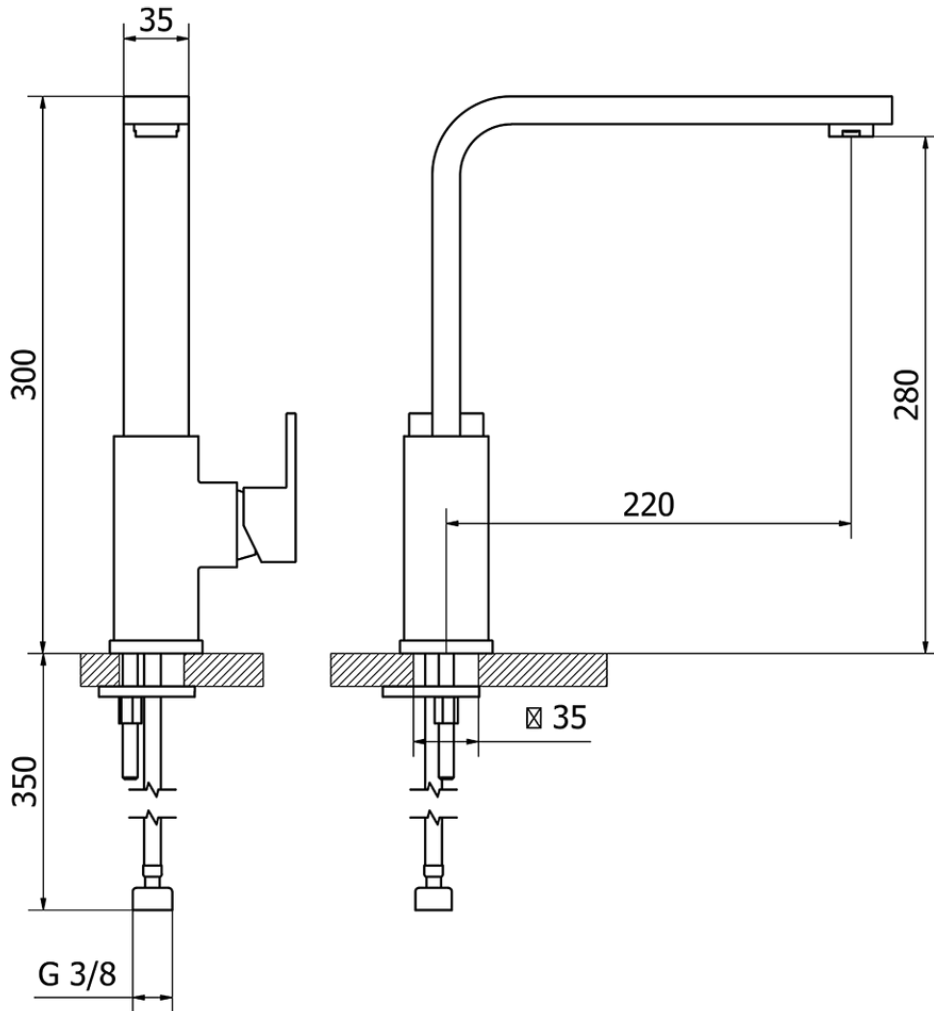

Miscelatore monocomando lavello KITCHEN_NE003534

NE003534

<https://huberitalia.com/miscelatore-monocomando-lavello-kitchen-ne003534>

2024-11-21