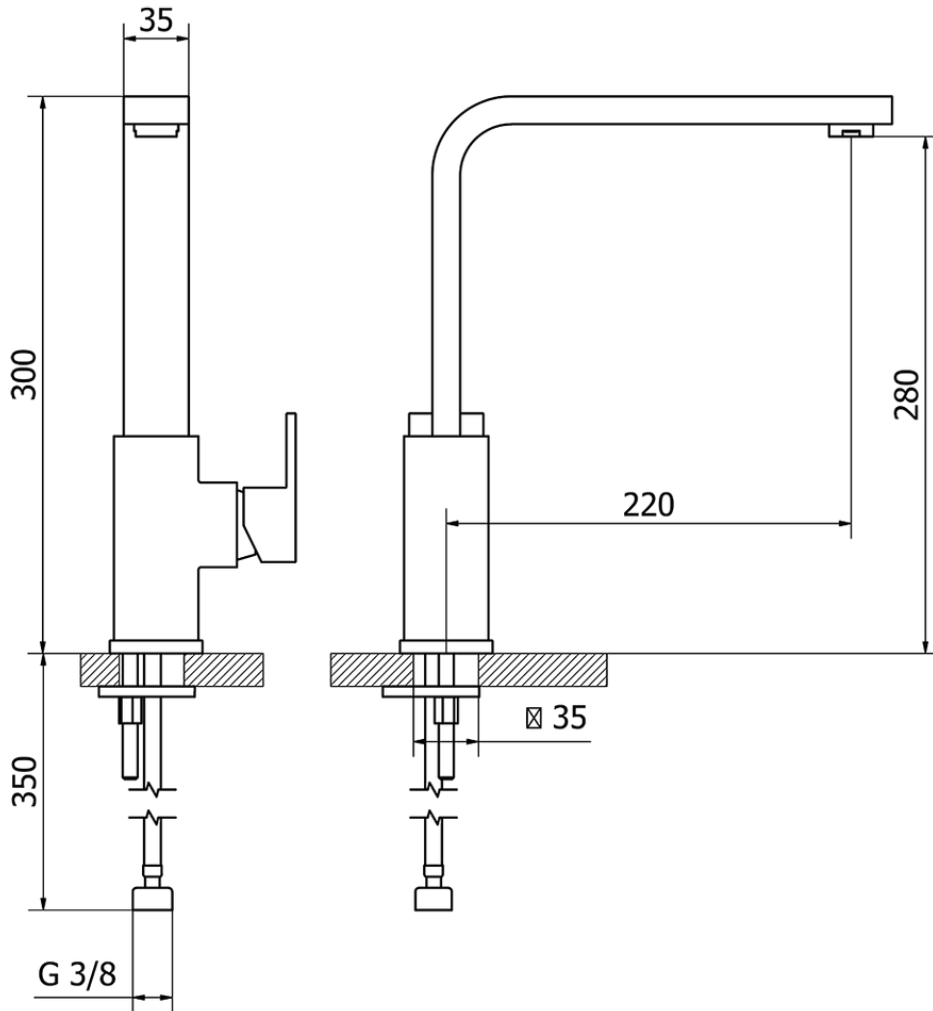

Miscelatore monocomando lavello KITCHEN_NE003534

NE003534

<https://huberitalia.com/miscelatore-monocomando-lavello-kitchen-ne003534>

2024-11-23