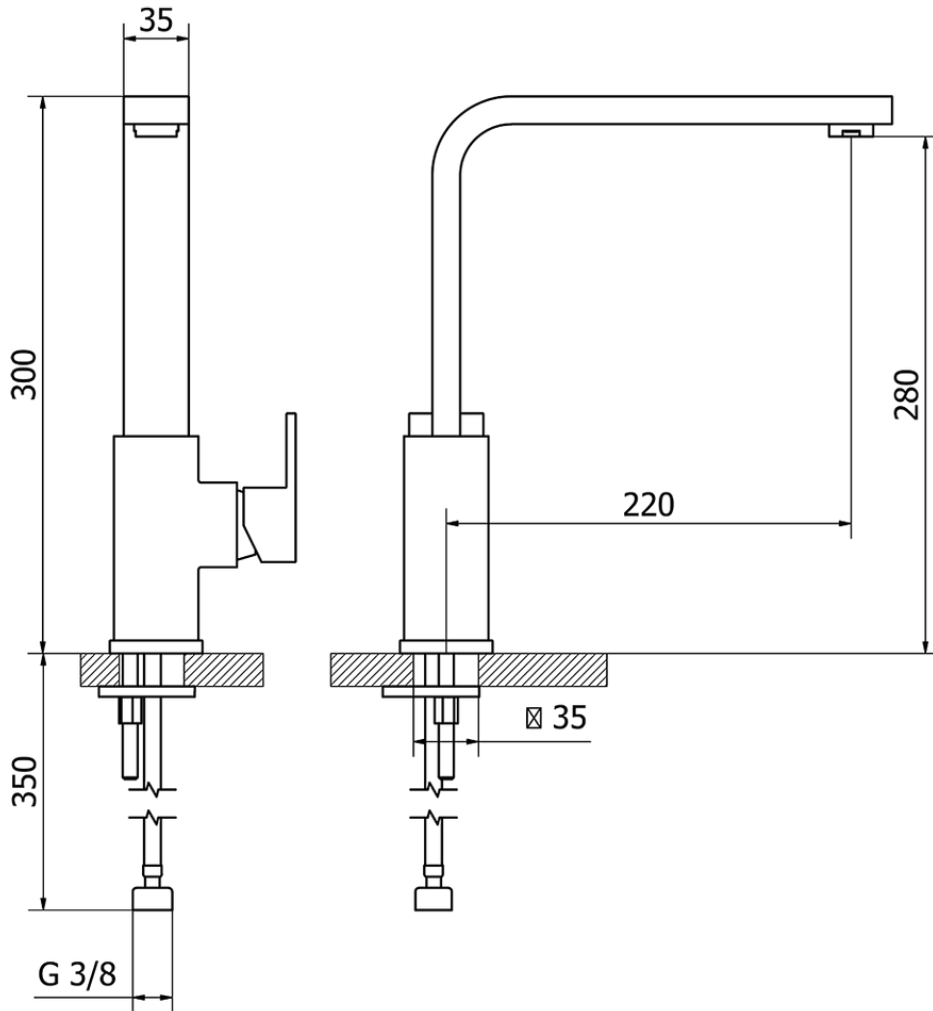

Miscelatore monocomando lavello KITCHEN_NE003534

NE003534

<https://huberitalia.com/miscelatore-monocomando-lavello-kitchen-ne003534>

2024-11-21