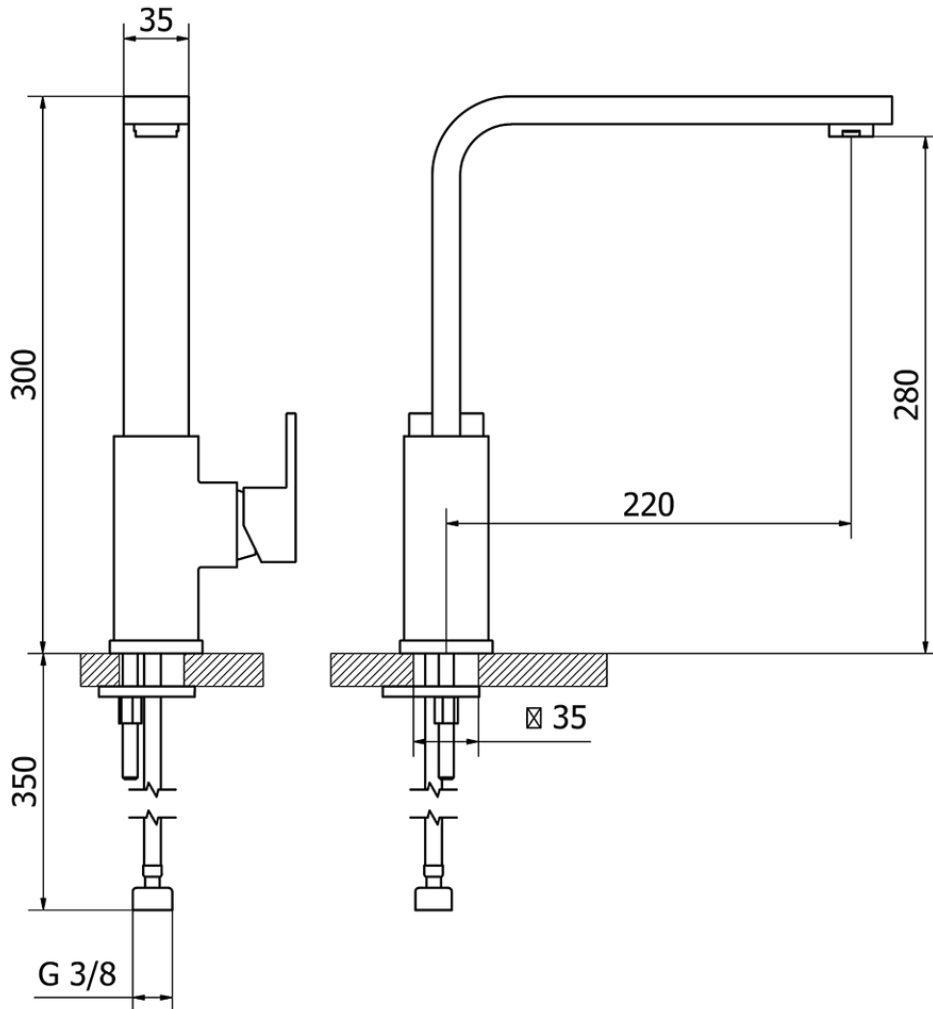

Miscelatore monocomando lavello KITCHEN_NE003534

NE003534

<https://huberitalia.com/miscelatore-monocomando-lavello-kitchen-ne003534>

2024-11-21