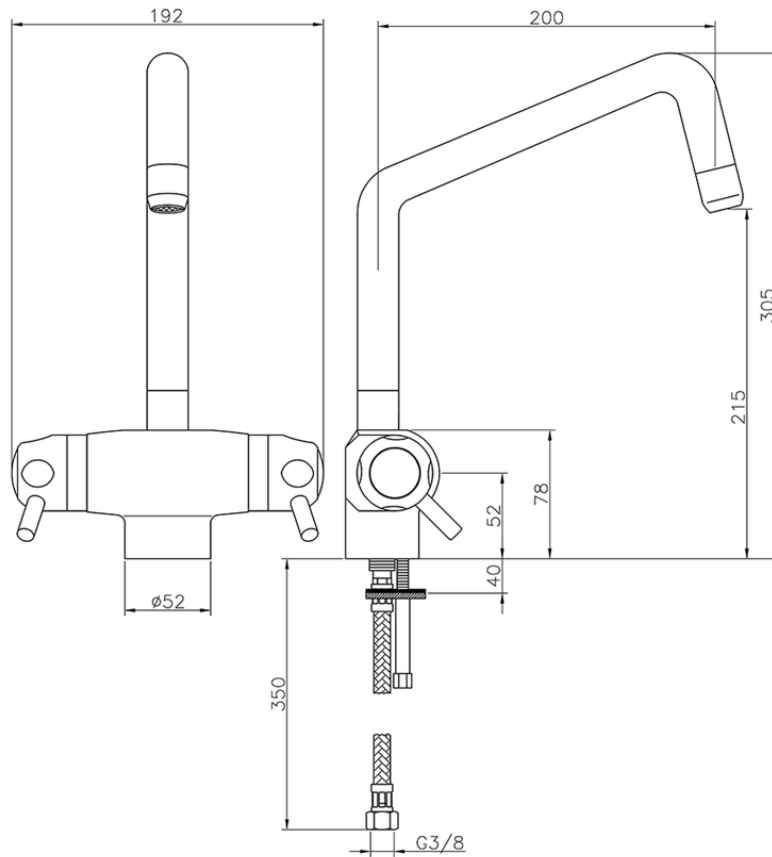

Miscelatore termostatico lavello KITCHEN_CPT65010

CPT65010

<https://www.huberitalia.com/miscelatore-termostatico-lavello-kitchen-cpt65010>

2025-02-22