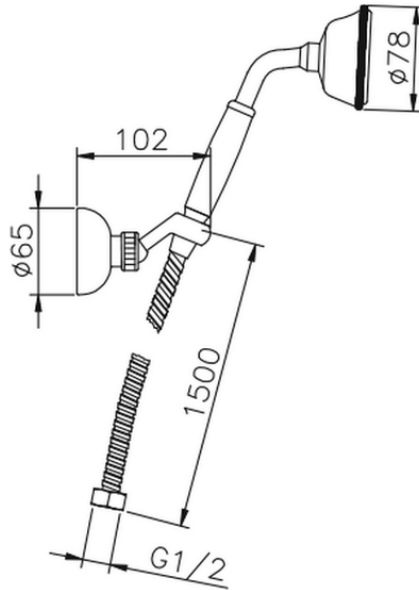

Completo doccia duplex Victorian SHOWER_63.03H.

63.03H.

<https://www.huberitalia.com/completo-doccia-duplex-victorian-shower-63-03h>

2024-12-22