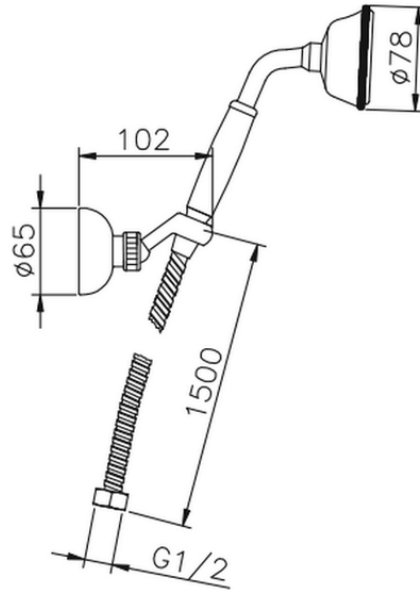

## Completo doccia duplex Victorian SHOWER\_63.03H.

63.03H.

<https://www.huberitalia.com/completo-doccia-duplex-victorian-shower-63-03h>

2024-12-22