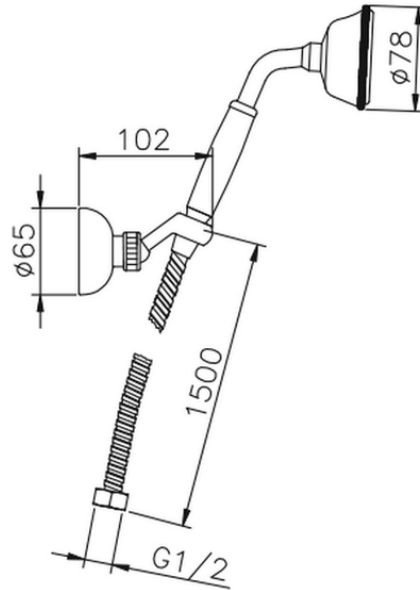

Completo doccia duplex Victorian SHOWER_63.03H.

63.03H.

<https://www.huberitalia.com/completo-doccia-duplex-victorian-shower-63-03h>

2024-12-22