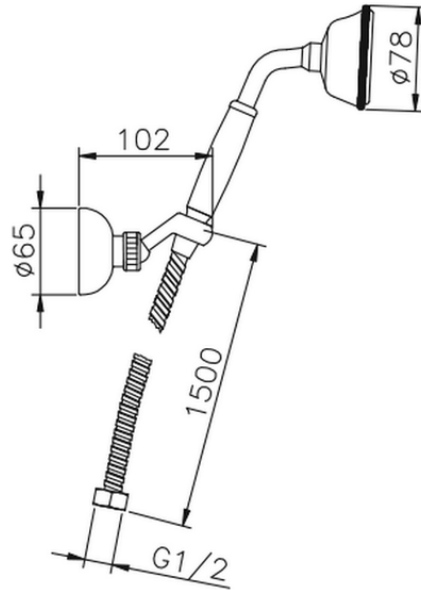

Completo doccia duplex Victorian SHOWER_63.03H.

63.03H.

<https://www.huberitalia.com/completo-doccia-duplex-victorian-shower-63-03h>

2024-12-22