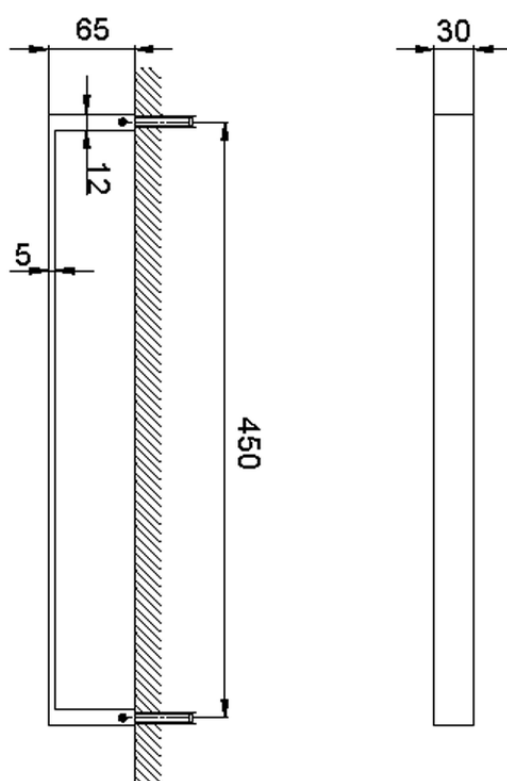

Porta salviette ACCESSORI BAGNO_SQ090105

SQ090105

<https://www.huberitalia.com/porta-salviette-accessori-bagno-sq090105>

2024-12-22