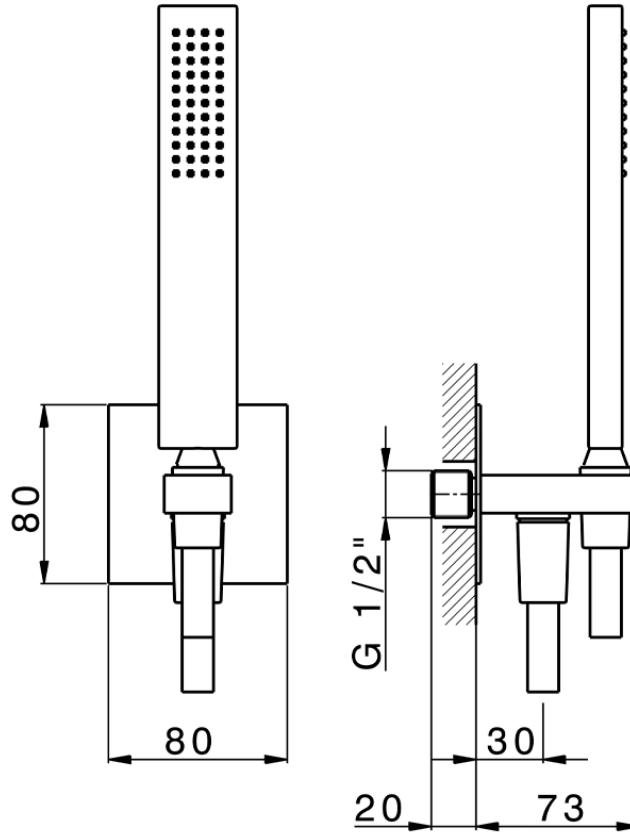

Completo doccia con presa acqua PUSH&SHOWER_SS0G5120

SS0G5120

<https://huberitalia.com/completo-doccia-con-presa-acqua-pushshower-ss0g5120>

2024-11-21