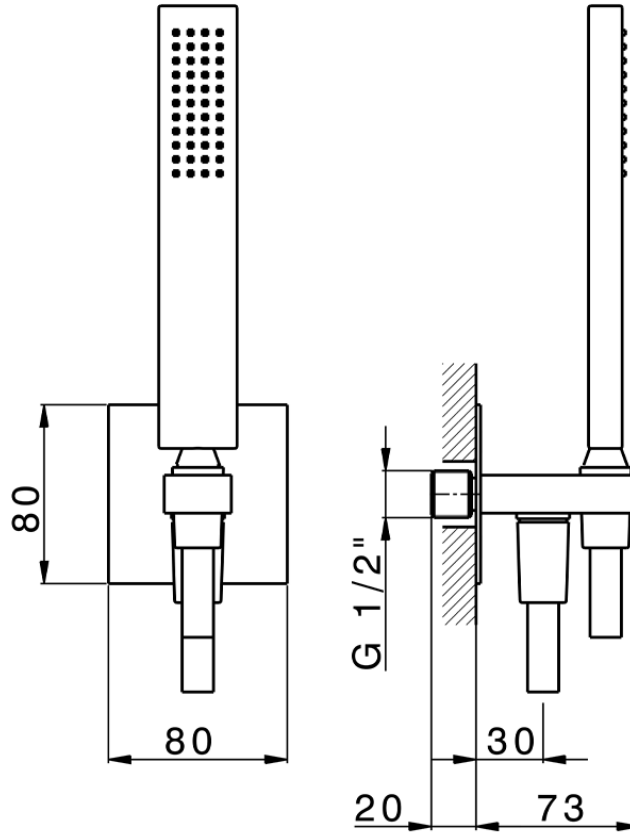

Completo doccia con presa acqua PUSH&SHOWER_SS0G5120

SS0G5120

<https://huberitalia.com/completo-doccia-con-presa-acqua-pushshower-ss0g5120>

2024-11-23