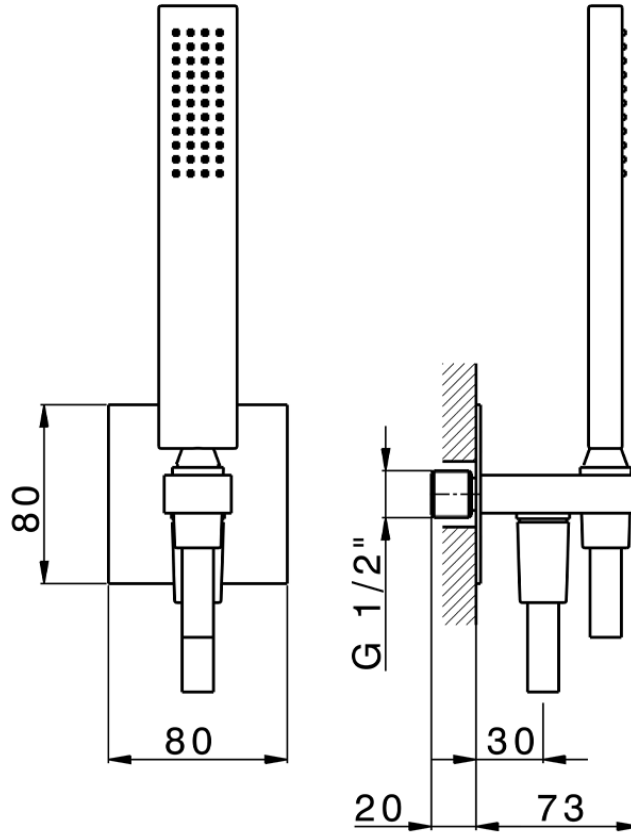

Completo doccia con presa acqua PUSH&SHOWER_SS0G5120

SS0G5120

<https://huberitalia.com/completo-doccia-con-presa-acqua-pushshower-ss0g5120>

2024-11-24