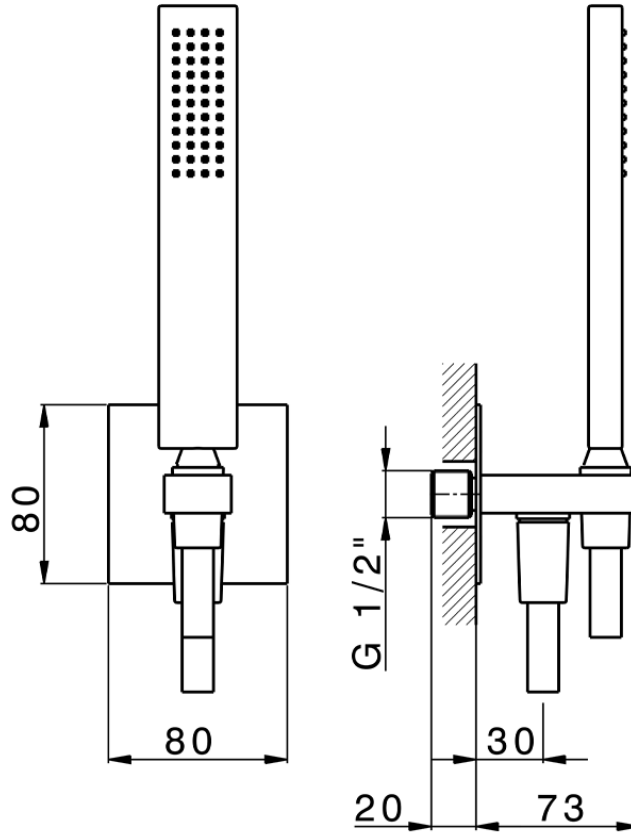

## Completo doccia con presa acqua PUSH&SHOWER\_SS0G5120

SS0G5120

<https://huberitalia.com/completo-doccia-con-presa-acqua-pushshower-ss0g5120>

2024-11-21