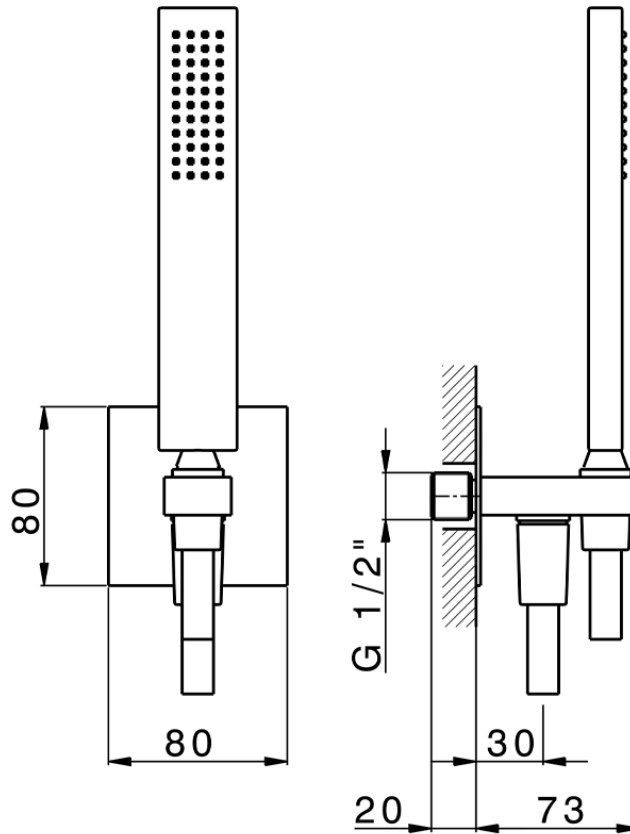

## Completo doccia con presa acqua PUSH&SHOWER\_SS0G5120

SS0G5120

<https://huberitalia.com/completo-doccia-con-presa-acqua-pushshower-ss0g5120>

2024-11-24