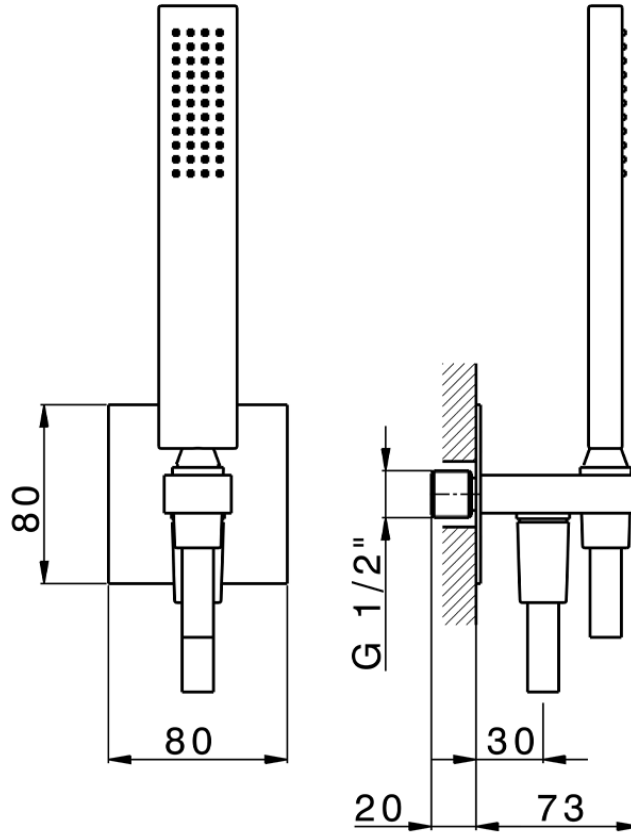

Completo doccia con presa acqua PUSH&SHOWER_SS0G5120

SS0G5120

<https://huberitalia.com/completo-doccia-con-presa-acqua-pushshower-ss0g5120>

2024-11-21