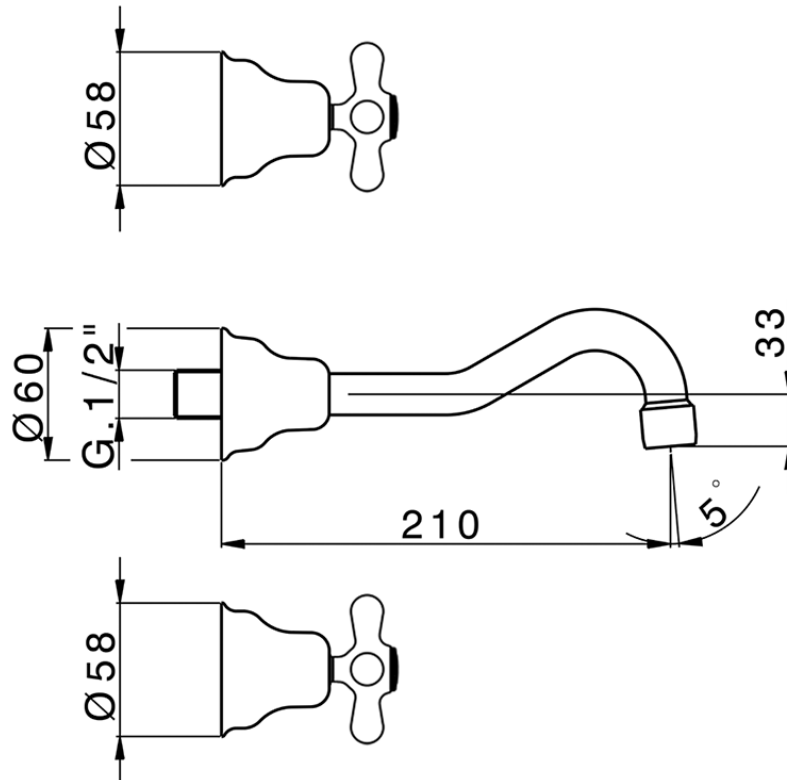

Parte esterna lavabo a parete CROISSETTE_CS013510

CS013510

<https://www.huberitalia.com/parte-esterna-lavabo-a-parete-croisette-cs013510>

| Serie's code | Size XX |
|--------------|---------|
| CX 1351 | 20-35 |
| CF 1351 | 20-35 |
| CX 0331 | 20-35 |
| CF 0331 | 20-35 |
| CX 0200 | 20-35 |
| CF 0200 | 20-35 |
| BA 1351 | 20-35 |
| GS 1351 | 20-35 |
| GL 1351 | 20-35 |
| MN 1351 | 20-35 |
| LN 1351 | 20-35 |
| LV 1351 | 33-48 |
| LY 1351 | 33-48 |
| CU 1351 | 33-48 |
| SM 1351 | 30-45 |
| AA 1351 | 10-30 |
| AC 1351 | 10-30 |
| AR 1351 | 15-25 |
| PZ 1351 | 10-30 |
| RG 1351 | 10-30 |
| TS 1351 | 10-30 |
| VT 1351 | 10-30 |
| CS 1351 | 10-30 |
| WA 1351 | 45-68 |
| X1 1351 | 33-45 |
| X2 1351 | 33-45 |
| X3 1351 | 33-45 |
| X4 1351 | 33-45 |
| X5 1351 | 33-45 |
| RI 1351 | 20-35 |
| RM 1351 | 20-35 |

Limiti di tolleranza superficie piastrelle
 Adjustment limits for finished tile surface
 Limites de tolérance surface carrelage
 Fliesenoberfläche
 Superficie del azulejo

ZB033510

<https://www.huberitalia.com/parte-incasso-lavabo-a-parete-incasso-zb033510>