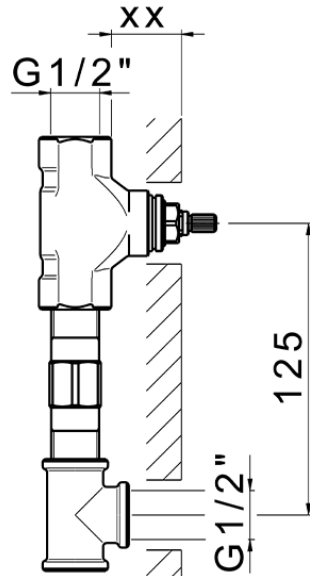

Serie's code	Size XX
CX 1351	20-35
CF 1351	20-35
CX 0331	20-35
CF 0331	20-35
CX 0200	20-35
CF 0200	20-35
BA 1351	20-35
GS 1351	20-35
GL 1351	20-35
MN 1351	20-35
LN 1351	20-35
LV 1351	33-48
LY 1351	33-48
CU 1351	33-48
SM 1351	30-45
AA 1351	10-30
AC 1351	10-30
AR 1351	15-25
PZ 1351	10-30
RG 1351	10-30
TS 1351	10-30
VT 1351	10-30
CS 1351	10-30
WA 1351	45-68
X1 1351	33-45
X2 1351	33-45
X3 1351	33-45
X4 1351	33-45
X5 1351	33-45
RI 1351	20-35
RM 1351	20-35

ZB033510

<https://www.huberitalia.com/parte-incasso-lavabo-a-parete-incasso-zb033510>

2024-12-22