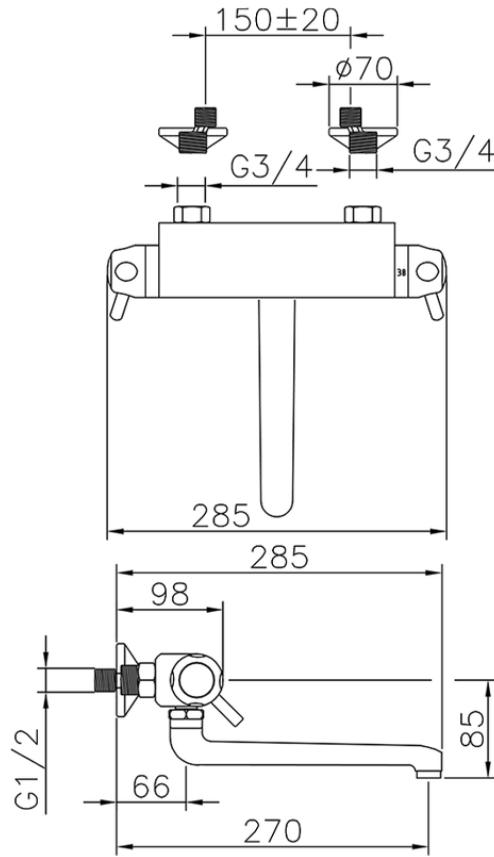

Miscelatore termostatico lavello a parete KITCHEN_CPT70010

CPT70010

<https://huberitalia.com/miscelatore-termostatico-lavello-a-parete-kitchen-cpt70010>

2024-11-21