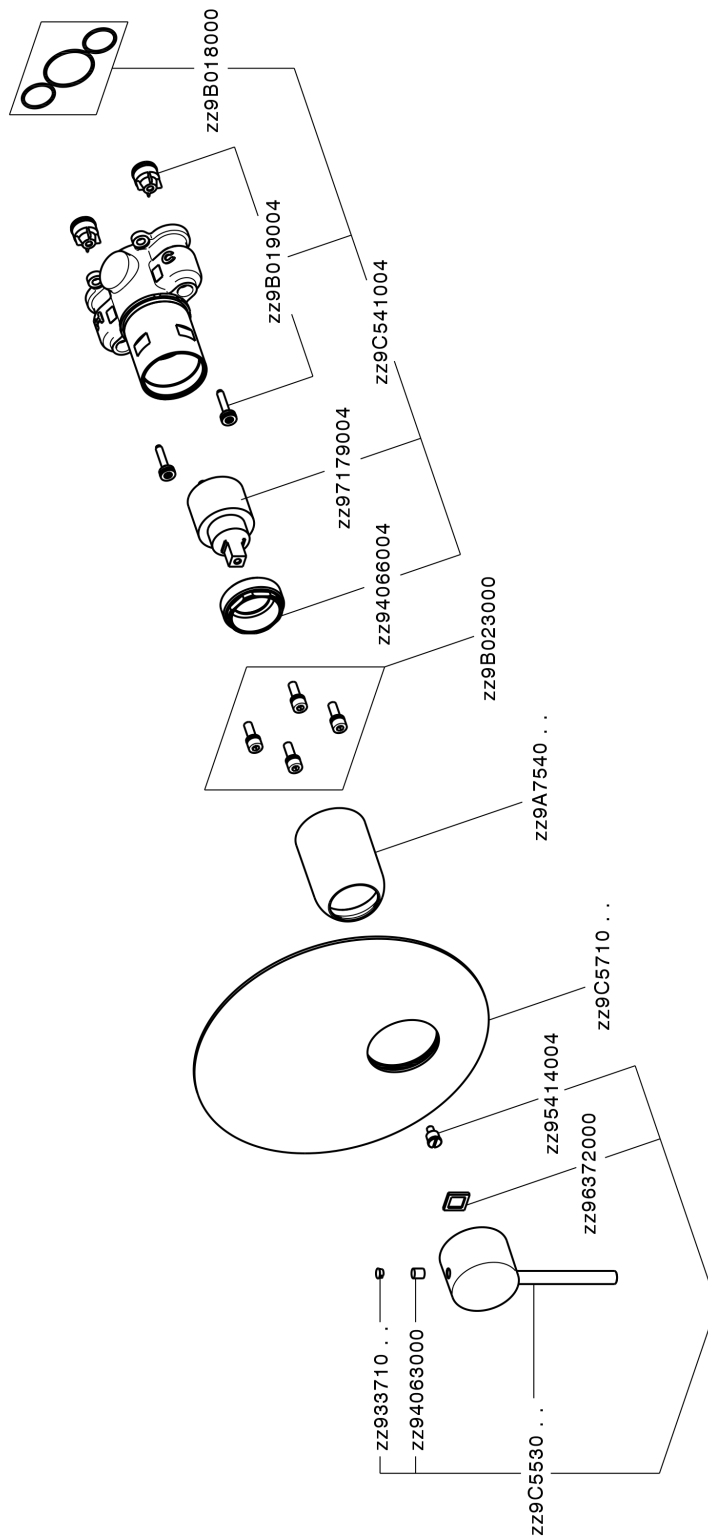

Completo Monocomando per One-Box TRATTO EVO_TV0BM010

TV0BM010

<https://www.huberitalia.com/completo-monocomando-per-one-box-tratto-evo-tv0bm010>

One-Box Universale per incasso ONE BOX_ZB00B031

ZB00B031

<https://www.huberitalia.com/one-box-universale-per-incasso-one-box-zb00b031>

One-Box Universale per incasso ONE BOX_ZB00B030

ZB00B030

<https://www.huberitalia.com/one-box-universale-per-incasso-one-box-zb00b030>

2024-12-22