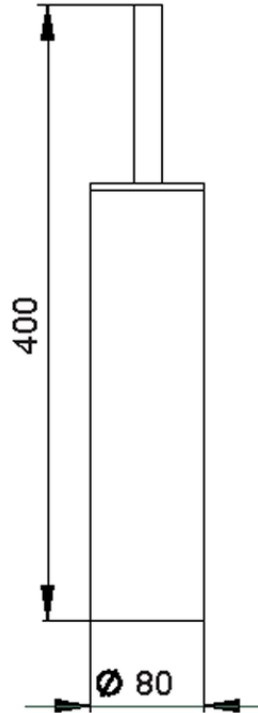

Porta scopino ACCESSORI BAGNO_SI090650

SI090650

<https://huberitalia.com/porta-scopino-accessori-bagno-si090650>

2024-11-21