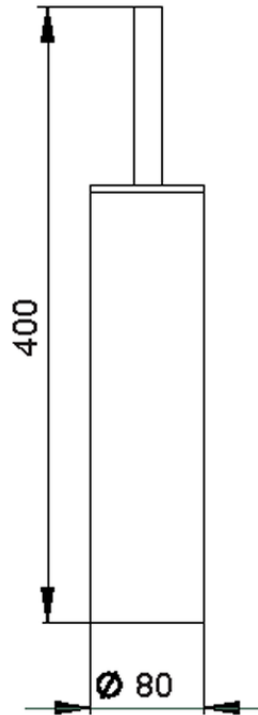

Porta scopino ACCESSORI BAGNO_SI090650

SI090650

<https://huberitalia.com/porta-scopino-accessori-bagno-si090650>

2024-11-21