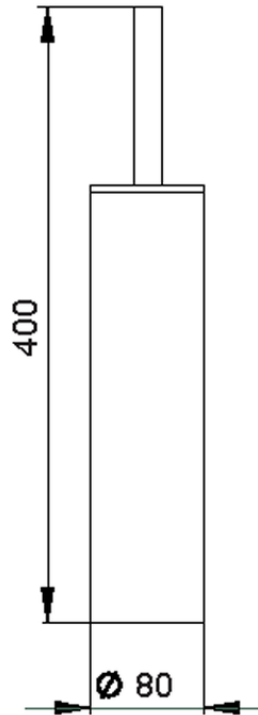

Porta scopino ACCESSORI BAGNO_SI090650

SI090650

<https://huberitalia.com/porta-scopino-accessori-bagno-si090650>

2024-11-23