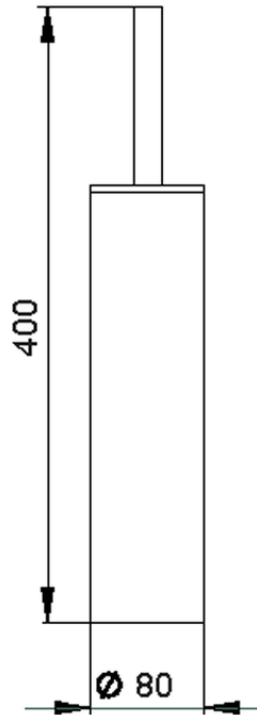

Porta scopino ACCESSORI BAGNO_SI090650

SI090650

<https://huberitalia.com/porta-scopino-accessori-bagno-si090650>

2024-11-21