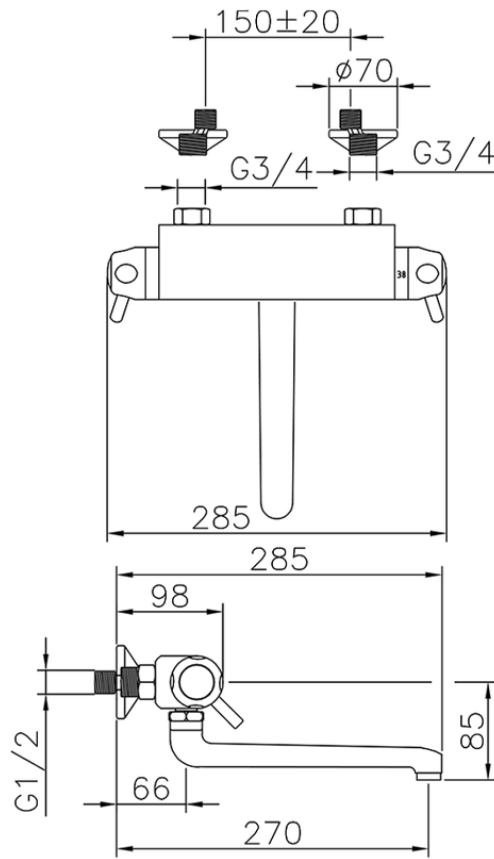

Miscelatore termostatico lavello a parete THERMO_CPT70010

CPT70010

<https://www.huberitalia.com/miscelatore-termostatico-lavello-a-parete-thermo-cpt70010>

2025-02-05