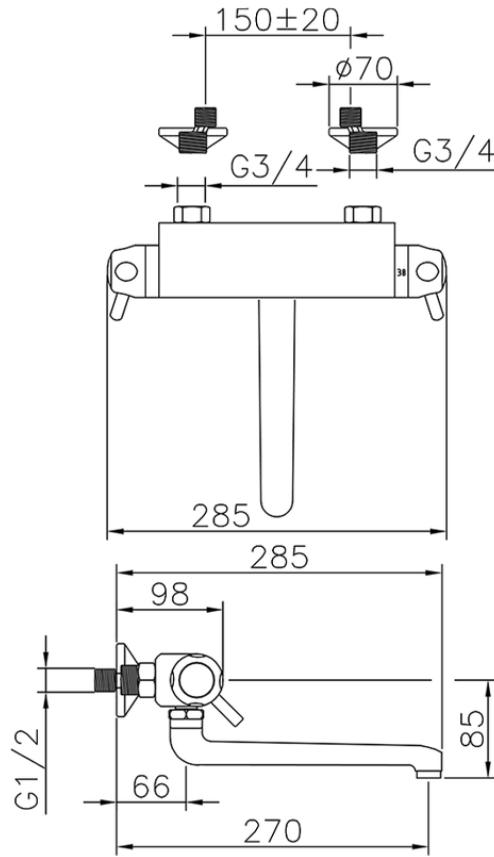

Miscelatore termostatico lavello a parete THERMO\_CPT70010

CPT70010

<https://www.huberitalia.com/miscelatore-termostatico-lavello-a-parete-thermo-cpt70010>

2024-12-30