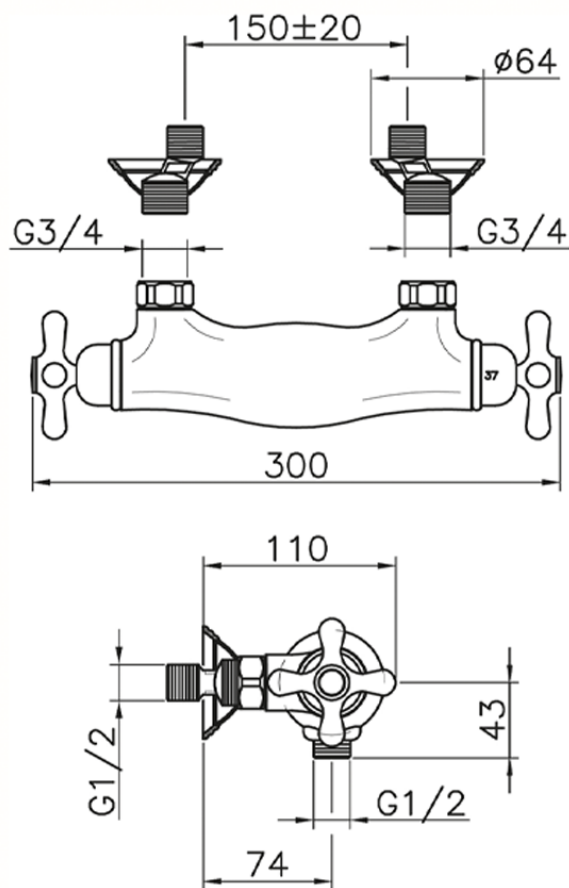

Miscelatore termostatico doccia CROISETTE_CST01010

CST01010

<https://huberitalia.com/miscelatore-termostatico-doccia-croisette-cst01010>

2024-11-21