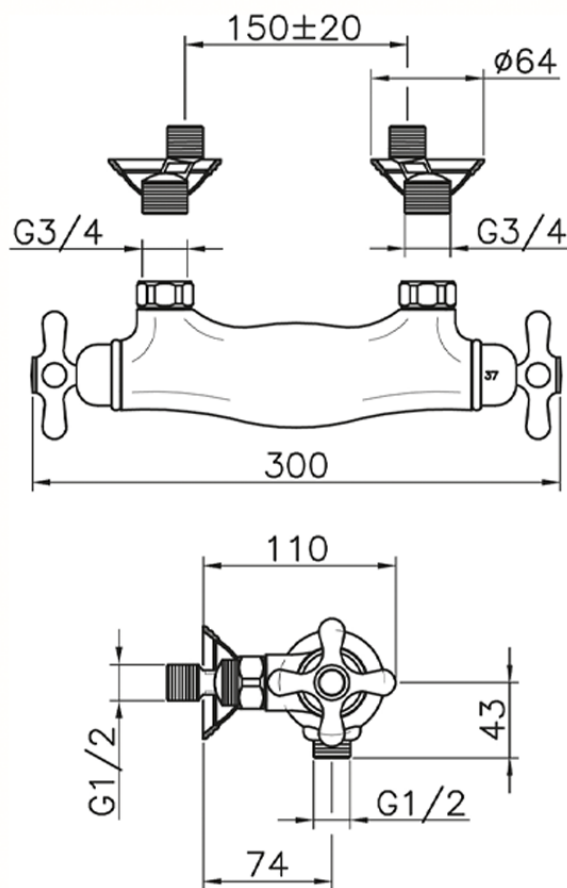

Miscelatore termostatico doccia CROISETTE_CST01010

CST01010

<https://huberitalia.com/miscelatore-termostatico-doccia-croisette-cst01010>

2024-11-23