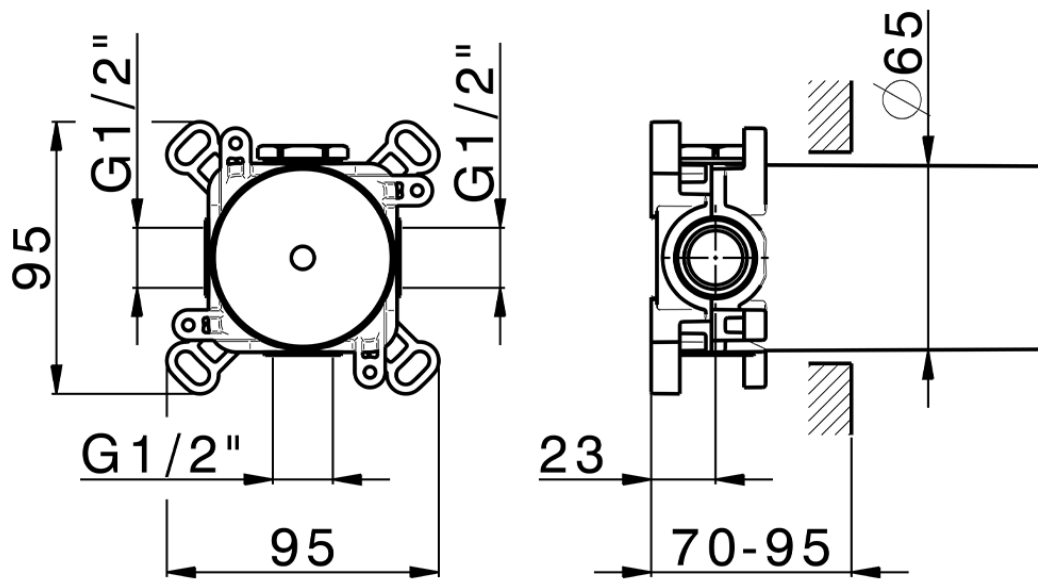

Parte esterna per singolo Push&Shower PUSH&SHOWER_PS0G6310

PS0G6310

<https://www.huberitalia.com/parte-esterna-per-singolo-pushshower-pushshower-ps0g6310>

ZB0G6000

<https://www.huberitalia.com/parte-incasso-pushshower-incasso-zb0g6000>